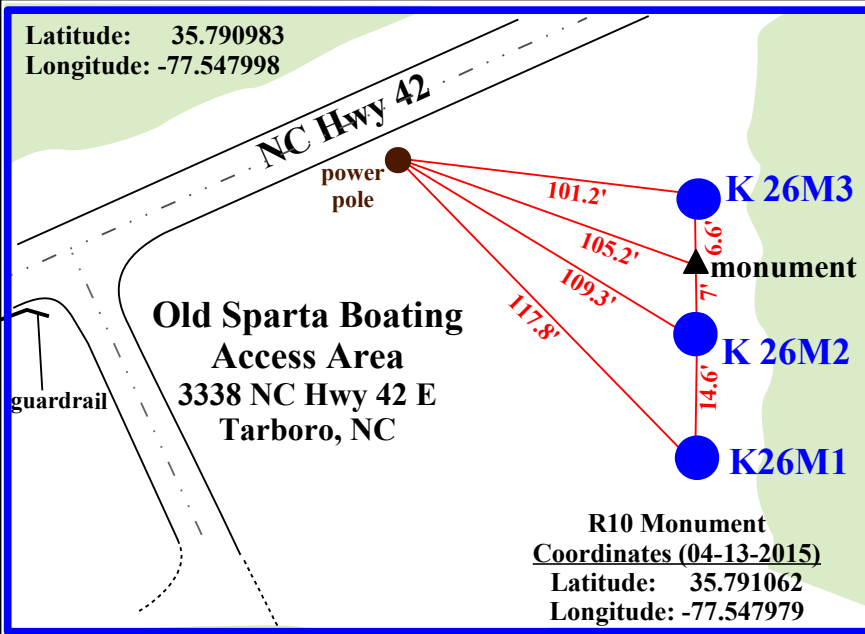

Latitude: 35.790983
Longitude: -77.547998

Site Map

North Carolina
Monitoring Well Network
Old Sparta Site, K 26M
Old Sparta, Edgecombe County, NC

NOTE: This map is for informational purposes only. It does not authorize any party to enter onto any lands depicted herein.